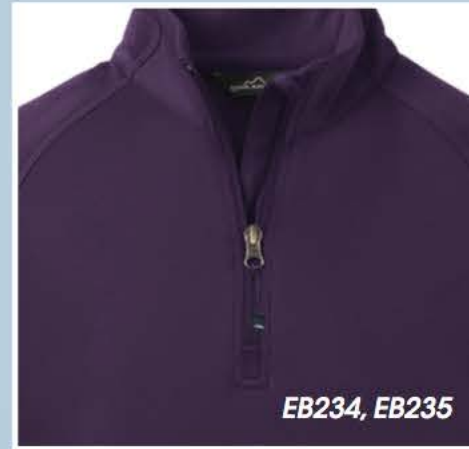

Pullover or full-zip
EB234, EB235