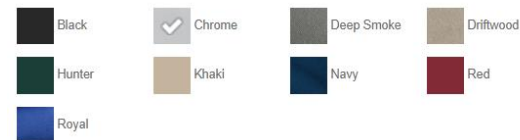

PLEASE CONTACT **LIZ VERO-CASAVANT** FOR EASY ORDERING!

EVERO-CASAVANT@BSNSPORTS.COM or 203-219-2405