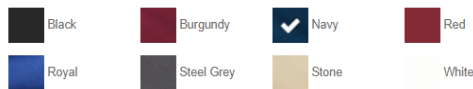

GENERAC HAT SPECIAL

Includes 1 logo *ask about co-branding with your company logo

Minimum 12 - mix & match!

\$10
ea.

Low-Profile Snapback Trucker

Fabric: 100% cotton twill front panels and bill (Solids)
65/35 polyester/cotton twill front panels and bill (Heathers)
100% polyester mesh mid and back panels
Structure: Structured
Profile: Low
Closure: 7-position adjustable snapback

\$9
ea.

Easy Care Cap

- Fabric: 65/35 poly/cotton
- Structure: Structured
- Profile: Mid
- Closure: Self-fabric adjustable slide closure with brushed nickel buckle and grommet

\$10
ea.

Washed Twill Cap

A great casual look with a smooth washed twill texture.